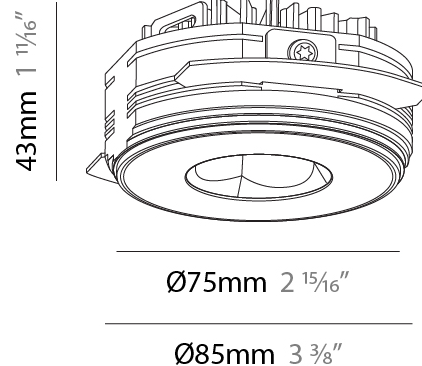

GENERAL

Series: Oiko Pro Round
Subseries: Oiko Pro Round Fixed
Brand: Prolicht
Division: Architectural
Mounting Type: Trimless
Mounting Location: Ceiling
Subcategory: Downlight

PHYSICAL

Shape: Round
Diameter (mm): 75
Diameter (in): 2 ¹⁵/₁₆
Height (mm): 43
Height (in): 1 ¹¹/₁₆
Ceiling Thickness (mm): 10 / 12.5 / 15 / 25
Ceiling Thickness (in): 3/8 or 1/2 or 9/16 or 1
Min. Recessing Depth (mm): 50
Min. Recessing Depth (in): 1 ¹⁵/₁₆
Light Distribution: Direct
Diffuser: Lens Pack - Spread Lens / Linear Spread Lens / Honeycomb Louver
Fixture Finish: SSR / BKV / CWI / CRY / HAB / UFT / ITA / RUA / FTG / MYG / LOD / PUS / FRO / FUP / KIA / POP / BLS / SPG / MEY / GOH / GUM / CHC / COM / ABZ / JAG / OBR / MOS / ROR
Fixture Material: Aluminum Die Cast
Cut-out Measurements: 86mm / 2 11/16" Diameter

ELECTRICAL

Lamp Type: LED (Zhaga Standard)
Input Wattage (W): 14
Total Output Wattage (W): 12.7
Dimming: Dali Dimming
Driver Included: No
Driver Location: Recessed Housing
Driver Type: Constant Current - Universal (120Vac only for DALI driver)
Driver Class: Class 2
Input Voltage (V): 120 - 277
Constant Current (MA): 700

LED

Color Temperature (°K): 2700-6500 Tunable White
Max. Delivered Lumen (lm): 1381
Nominal Lumen (lm): 1460
CRI: >90 CRI
Lamp Life (hrs): 50000
Special LEDs offerings: Tunable White

OPTICAL

Reflector°: 62
Adjustability: Fixed

RATINGS AND CERTIFICATIONS

Certified By: Certified for North American Standards
IP rating: IP20